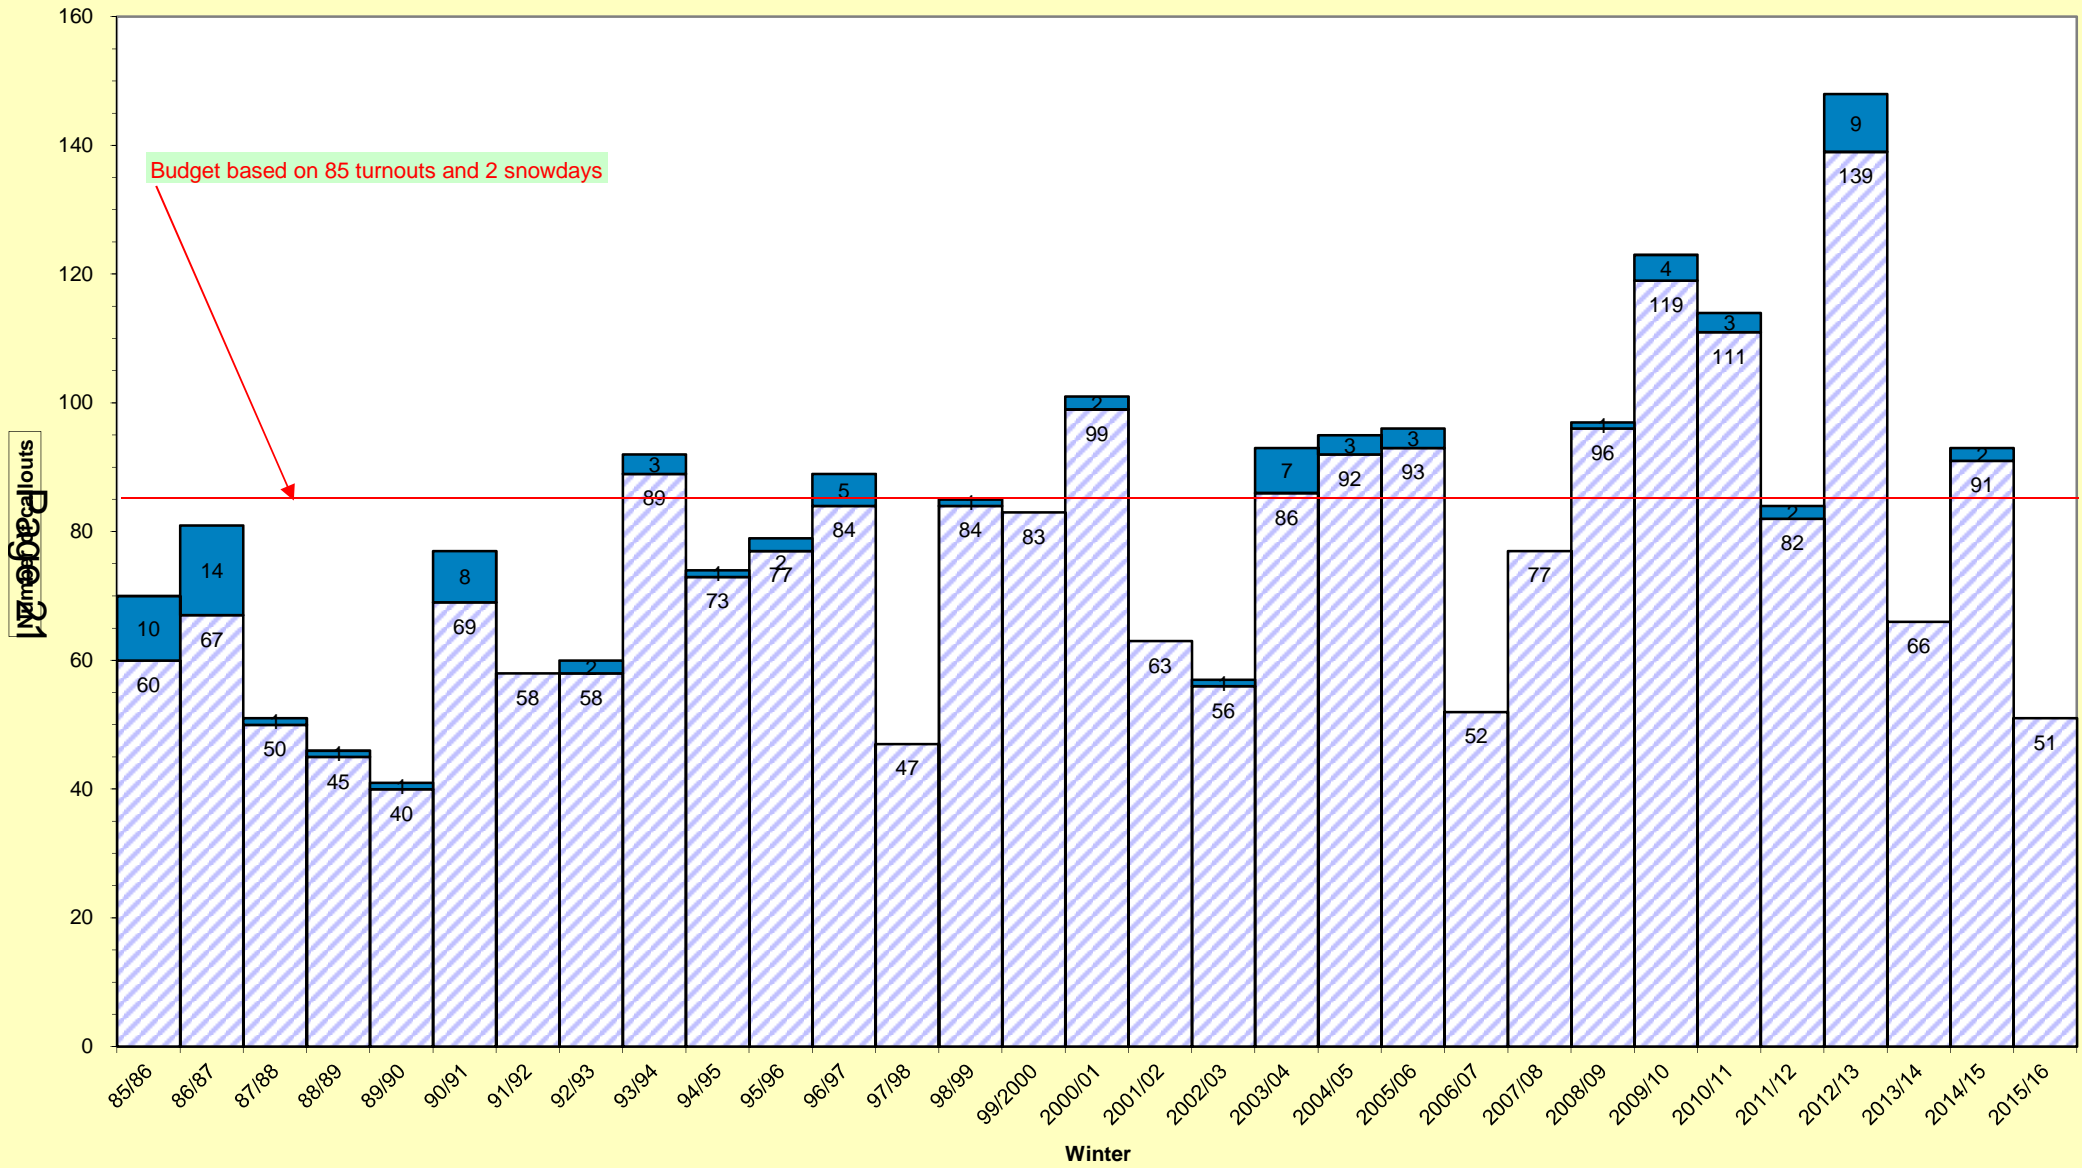

LINCOLNSHIRE COUNTY COUNCIL PRECAUTIONARY SALTING CALLOUTS (County average)

□ Turn outs & second runs   ■ Plough & Salt days / Severe Weather Routes

Budget based on 85 turnouts and 2 snowdays

Winter

This page is intentionally left blank